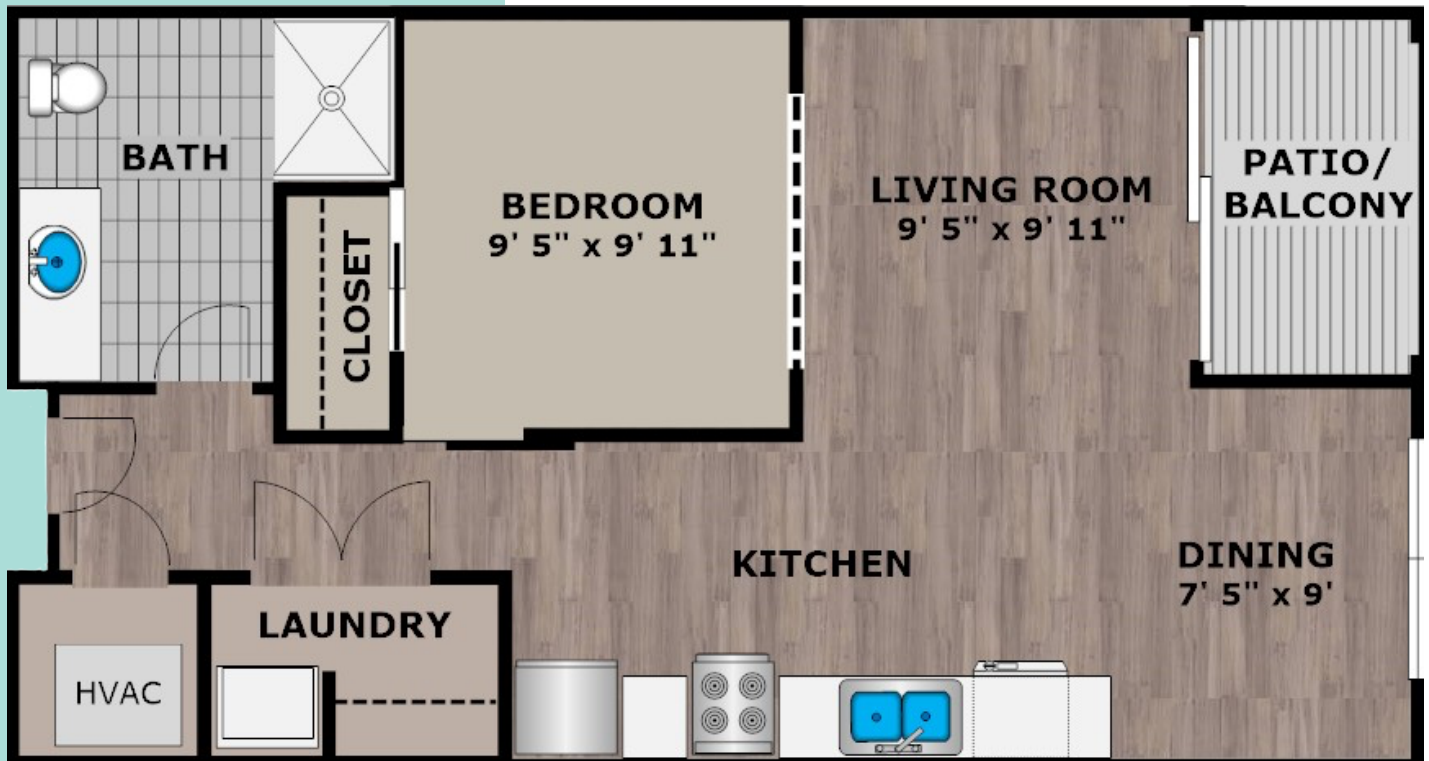

# STYLE A

513 FT<sup>2</sup>

unit

floor

pricing

-  1 BEDROOM
-  1 BATH

LAMPHOUSE  
BY HOVDE

203 e. main street, waunakee, wi 53597