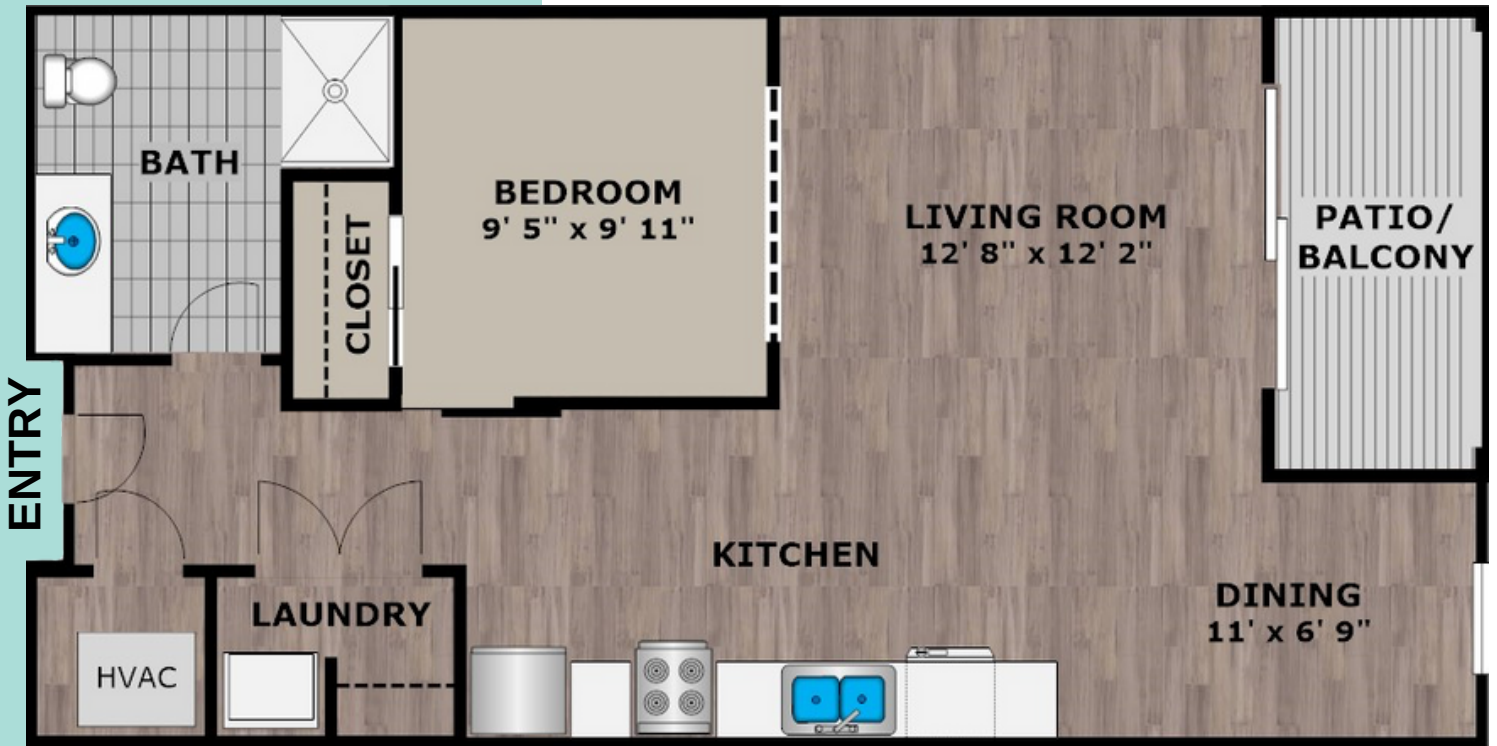

STYLE D

621 FT²

unit

floor

pricing

-  1 BEDROOM
-  1 BATH

LAMPHOUSE
BY HOVDE

203 e. main street, waunakee, wi 53597