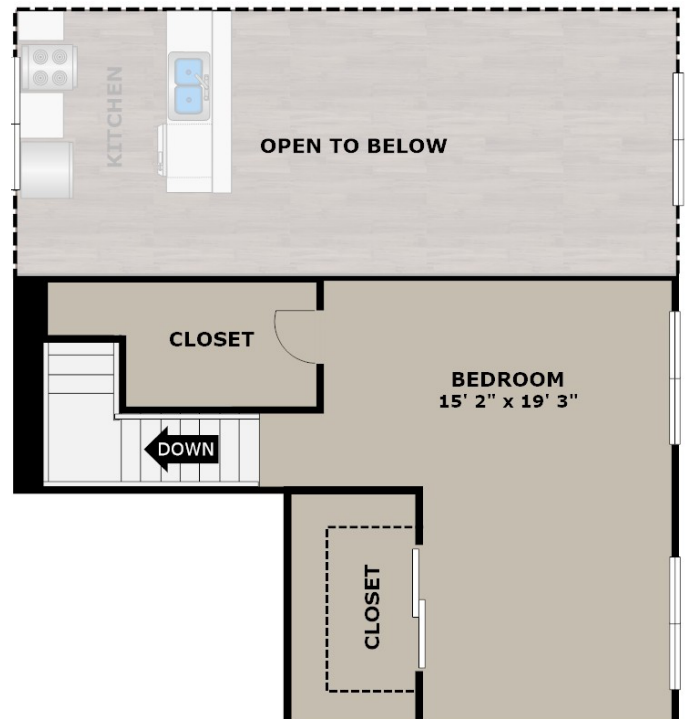

STYLE LO

1123 FT²

unit

floor

pricing

 2 BEDROOM
 1 BATH

LAMPHOUSE
BY HOVDE

203 e. main street, waunakee, wi 53597